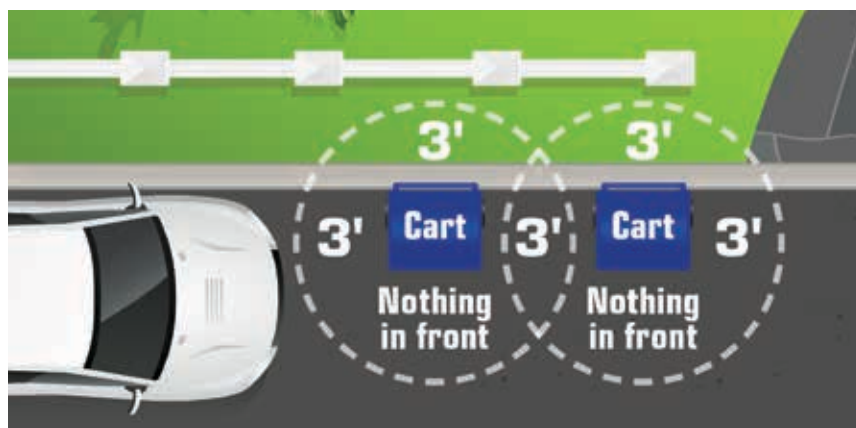

Weight Limits: Carts **CANNOT** exceed sixty (60) lb. each.

Holiday Schedule

If the holiday falls on or prior to your regular collection day, pick-up will be delayed by one day through the end of that week.

Holidays Observed: New Year's Day, Memorial Day, Independence Day, Labor Day, Thanksgiving Day and Christmas Day.

Cart Placement

Carts **MUST** be **LESS THAN three (3) ft.** from the curb and **MUST** be **AT LEAST three (3) ft. away** from any standing object (this includes mailboxes, vehicles, and other waste containers).