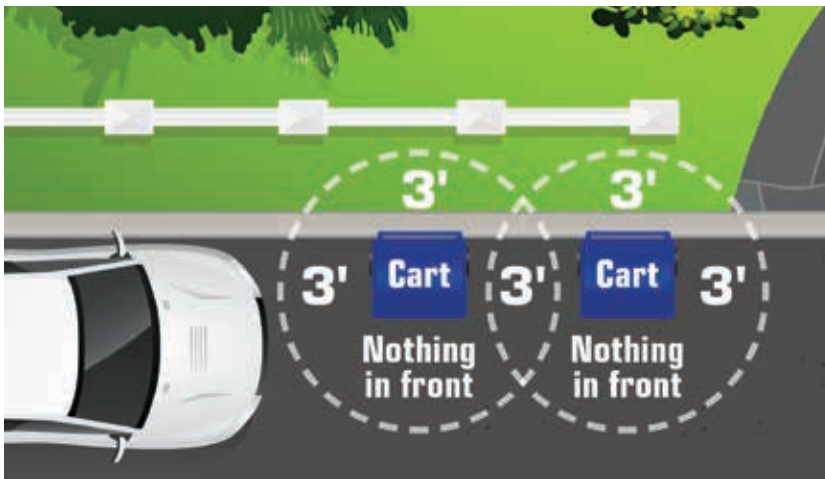

Weight Limits: Cart weight **CANNOT** exceed sixty (60) lb. each.

Holiday Schedule

If the holiday falls on or prior to your regular collection day, pick-up will be delayed by one day through the end of that week.

Holidays observed: New Year's Day, Memorial Day, Independence Day, Labor Day, Thanksgiving Day and Christmas Day.

Cart Placement

Carts **MUST** be **LESS THAN three (3) ft.** from the curb and **MUST** be **AT LEAST three (3) ft. away** from any standing object (this includes mailboxes, vehicles, and other waste containers).